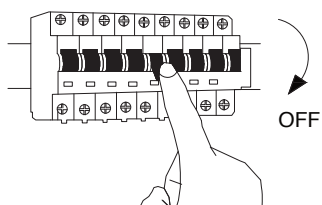

# NOVA LUCE

9417053

1

Turn off the general switch

2

Drill holes Apply Plastic Anchors With Screws

3

Connect The Wires

4

Apply The Side Screws

5

Turn on the general switch