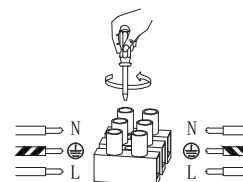

# NOVA LUCE

9417053

1

Turn off the general switch

2

Drill holes Apply Plastic Anchors With Screws

3

Connect The Wires

4

Apply The Side Screws

5

Turn on the general switch