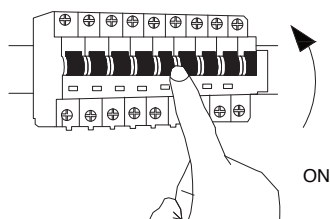

# NOVA LUCE

9417053

1

Turn off the general switch

2

Drill holes Apply Plastic Anchors With Screws

3

Connect The Wires

4

Apply The Side Screws

5

Turn on the general switch