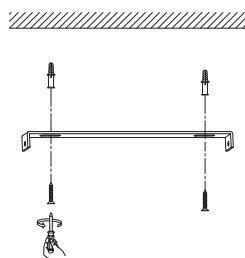

# NOVA LUCE

9417053

1

Turn off the general switch

2

Drill holes Apply Plastic Anchors With Screws

3

Connect The Wires

4

Apply The Side Screws

5

Turn on the general switch