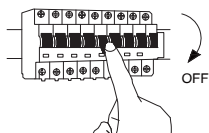

NOVA LUCE

9180563, 9180564

①

Turn off the general switch

②

Make a 0.6 cm CutOut

③

Apply plastic anchors

④

Connect parts together

⑤

Turn on the general switch

⑥