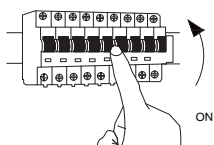

NOVA LUCE

9180563, 9180564

①

Turn off the general switch

②

Make a 0.6 cm CutOut

③

Apply plastic anchors

④

Connect parts together

⑤

Turn on the general switch

⑥