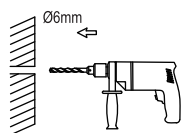

NOVA LUCE

9180563, 9180564

①

Turn off the general switch

②

Make a 0.6 cm CutOut

③

Apply plastic anchors