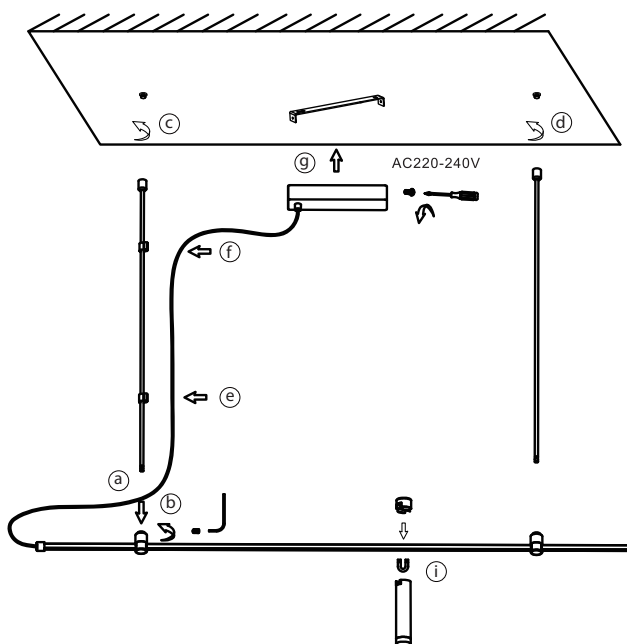

NOVA LUCE

9180563, 9180564

①

Turn off the general switch

②

Make a 0.6 cm CutOut

③

Apply plastic anchors

④

Connect parts together

⑤

Turn on the general switch

⑥