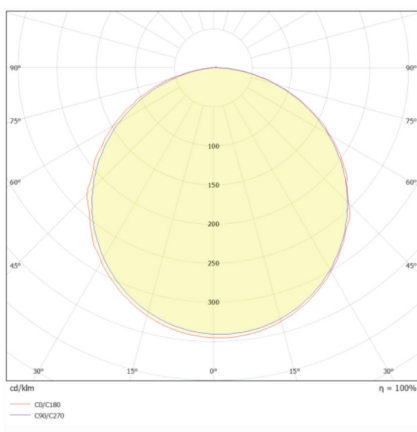

NOVA LUCE

PRODUCT DATASHEET

Version: 001

ELECTRICAL DATA

Power (Nominal)	20 W
Input voltage (Nominal)	220-240Vac
Mains Frequency	50/60Hz
Output voltage	N/A
Output Current	N/A
Power Factor	N/A
Efficiency	N/A
SVM	N/A
Pst	N/A
Class	I

PHOTOMETRICAL DATA

Luminous Flux	1427 lm
Luminous Efficacy	71,35 lm/W
Color Temperature	4000 K
Light Color (Designation)	Neutral White
CRI	>80
SDCM	<6
Beam Angle	120
UGR	N/A

LIFESPAN

Lifetime	50000 hours

CERTIFICATES

Certificates	CE, UKCA

WARRANTY

Warranty	5 years

LIGHT DISTRIBUTION

NOVA LUCE S.A

Schimatari Viotias
32009, Greece

+30 22620 58 121
+30 22620 56 743

info@novaluce.com
www.novaluce.com