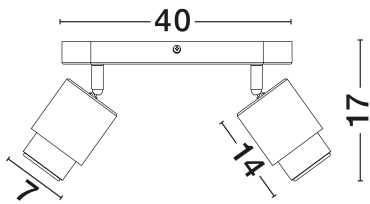

TECHNICAL DRAWING

APPLICATION & MOUNTING

Ambient Working Temp.	Max 45°C
Type of Protection	IP20
Dimmable	Yes
Type of Dimming	N/A
Mounting type	Surface
Mounting Depth (cm)	N/A
Led Module Replaceable	Yes
Light Source	GU10

NOVA LUCE S.A

Schimatari Viotias
32009, Greece

+30 22620 58 121
+30 22620 56 743

info@novaluce.com
www.novaluce.com