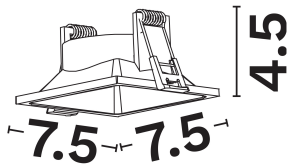

DIMENSION & WEIGHT

LxWxH (cm)	7.5 W: 7.5 H: 4.5 cm
Cut out (cm)	7 X 7
Weight (Kgr)	N/A

TECHNICAL DRAWING

MATERIAL & COLOR

Product Color	White
Body Material	Aluminium
Cover Material	N/A

APPLICATION & MOUNTING