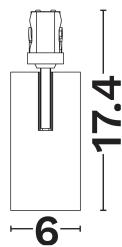

NOVA LUCE

PRODUCT DATASHEET

Version: 001

PRODUCT PHOTOGRAPH

TECHNICAL DRAWING

COMPATIBLE WITH

— On/Off Driver: N/A

— Triac Driver: N/A

— Dali Driver: N/A

GENERAL INFORMATION

Product Code	9492899
Product Category	Systems
Product Family	Imagine 2
Mounting Location	Ceiling
Application Environment	Indoor

DIMENSION & WEIGHT

LxWxH (cm)	D:6 H:17.4 cm
Cut out (cm)	N/A
Weight (Kgr)	N/A