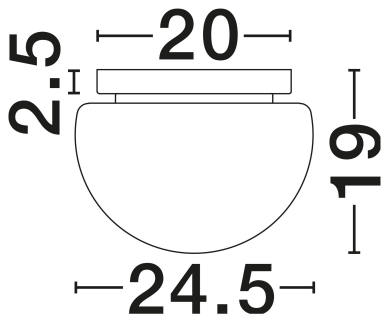

NOVA LUCE

PRODUCT DATASHEET

Version: 001

PRODUCT PHOTOGRAPH

GENERAL INFORMATION

Product Code	9236502
Collection	Indoor
Product Category	Ceiling
Product Family	Ebony
Mounting Location	Ceiling
Application Environment	Indoor
Specifications	N/A

DIMENSION & WEIGHT

LxWxH (cm)	D: 24.5 H: 19
Cut Out (cm)	N/A
Weight (Kgr)	1.69

MATERIAL & COLOR

Product Color	Smokey Gray & Matt Black
Body Material	Glass & Metal

TECHNICAL DRAWING

APPLICATION & MOUNTING

Ambient Working Temp.	Max 45°C
Type of Protection	IP20
Dimmable	Yes
Type of Dimming	N/A
Mounting type	Surface
Mounting Depth (cm)	N/A
Led Module Replaceable	Yes
Light Source	E27