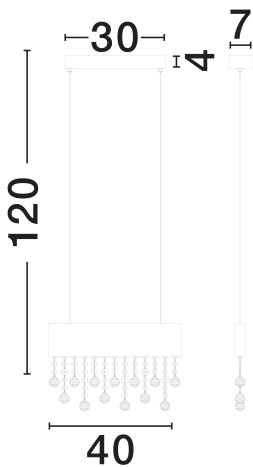

TECHNICAL DRAWING

GENERAL INFORMATION

Product Code	9130648
Collection	Indoor
Product Category	Suspension
Product Family	Crista
Mounting Location	Wall
Application Environment	Indoor
Specifications	N/A

DIMENSION & WEIGHT

LxWxH (cm)	L: 40 W: 7 H: 120
Cut Out (cm)	N/A
Weight (Kgr)	1.95

MATERIAL & COLOR

Product Color	Brushed Gold
Body Material	Aluminium & Crystal

APPLICATION & MOUNTING

Ambient Working Temp.	Max 45°C
Type of Protection	IP20
Dimmable	Yes
Type of Dimming	Triac
Mounting type	Surface
Mounting Depth (cm)	N/A
Led Module Replaceable	No
Light Source	LED

NOVA LUCE S.A

Schimatari Viotias
32009, Greece

+30 22620 58 121
+30 22620 56 743

info@novaluce.com
www.novaluce.com