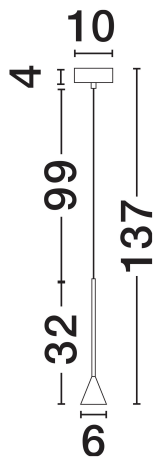

NOVA LUCE

PRODUCT DATASHEET

Version: 001

PRODUCT PHOTOGRAPH

TECHNICAL DRAWING

GENERAL INFORMATION

Product Code	9060214
Collection	Indoor
Product Category	Suspension
Product Family	Net
Mounting Location	Wall
Application Environment	Indoor
Specifications	N/A

DIMENSION & WEIGHT

LxWxH (cm)	D: 6 H: 137
Cut Out (cm)	N/A
Weight (Kgr)	0.5

MATERIAL & COLOR

Product Color	Black
Body Material	Aluminium

APPLICATION & MOUNTING

Ambient Working Temp.	Max 45°C
Type of Protection	IP20
Dimmable	Yes
Type of Dimming	Triac
Mounting type	Surface
Mounting Depth (cm)	N/A
Led Module Replaceable	No
Light Source	LED

Power (Nominal)	6W
Input voltage (Nominal)	220-240V
Mains Frequency	50/60Hz

PHOTOMETRICAL DATA

Luminous Flux	262lm
Color Temperature	3000K
Light Color (Designation)	Warm White

WARRANTY

Warranty	3 Years
----------	----------------