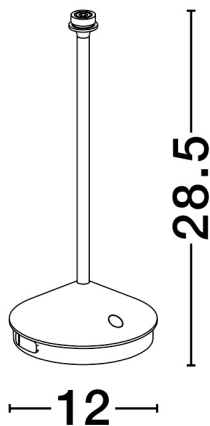

## PRODUCT PHOTOGRAPH

## TECHNICAL DRAWING

## DIMENSION & WEIGHT

LxWxH (cm)	L: 9 W: 14,1 H: 3,5
Cut out (cm)	N/A
Weight (Kgr)	0.95