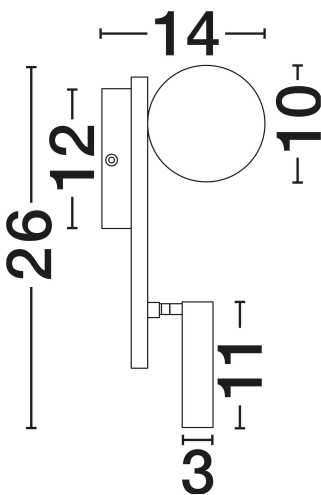

NOVA LUCE

PRODUCT DATASHEET

Version: 001

PRODUCT PHOTOGRAPH

TECHNICAL DRAWING

GENERAL INFORMATION

Product Code	9919530
Collection	Indoor
Product Category	Wall
Product Family	Joline
Mounting Location	Wall
Application Environment	Indoor
Specifications	N/A

DIMENSION & WEIGHT

LxWxH (cm)	L: 14 W: 10 H: 26
Cut Out (cm)	N/A
Weight (Kgr)	0.9

MATERIAL & COLOR

Product Color	Opal & Sandy Black
Body Material	Glass, Metal & Aluminium

APPLICATION & MOUNTING

Ambient Working Temp.	Max 45°C
Type of Protection	IP20
Dimmable	No
Type of Dimming	N/A
Mounting type	Surface
Mounting Depth (cm)	N/A
Led Module Replaceable	Yes
Light Source	G9

Power (Nominal)	1x5W
Input voltage (Nominal)	100-240V
Mains Frequency	50/60Hz

PHOTOMETRICAL DATA

Luminous Flux	200lm
Color Temperature	3000K
Light Color (Designation)	Warm White

WARRANTY

Warranty	3 Years
----------	----------------