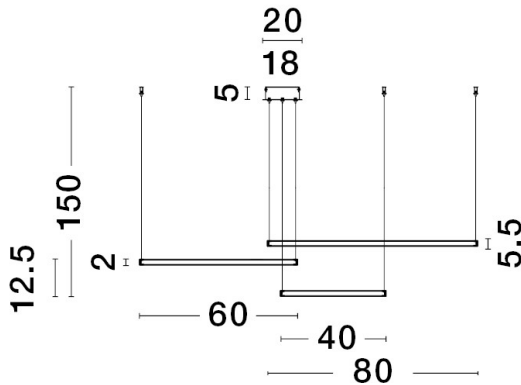

TECHNICAL DRAWING

GENERAL INFORMATION

Product Code	9210313
Collection	Decorative
Product Category	Suspension
Product Family	Purple
Mounting Location	Ceiling
Application Environment	Indoor

DIMENSION & WEIGHT

LxWxH (cm)	D: 180 H: 150
Cut out (cm)	N/A
Weight (Kgr)	2.7

MATERIAL & COLOR

Product Color	Sandy White
Body Material	Aluminium & Acrylic

APPLICATION & MOUNTING

Ambient Working Temp.	Max 45 oC
Type of Protection	IP20
Dimmable	Yes
Type of Dimming (Optional)	Triac
Mounting type	Ceiling
Mounting Depth (cm)	N/A
Led Module Replaceable	No
Light Source	LED

NOVA LUCE S.A

Schimatari Viotias
32009, Greece

+30 22620 58 121
+30 22620 56 743

info@novaluce.com
www.novaluce.com