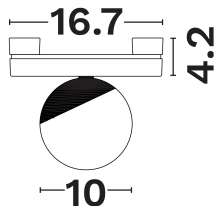

TECHNICAL DRAWING

COMPATIBLE WITH

— On/Off Driver: N/A

— Triac Driver: N/A

— Dali Driver: N/A

GENERAL INFORMATION

Product Code	9680207
Product Category	Systems
Product Family	Symmetric
Mounting Location	Ceiling/Wall
Application Environment	Indoor

DIMENSION & WEIGHT

LxWxH (cm)	L:10 W:10 H:10 cm
Cut out (cm)	N/A
Weight (Kgr)	0,51

MATERIAL & COLOR

Product Color	Black
Body Material	Aluminium
Cover Material	N/A

APPLICATION & MOUNTING

Ambient Working Temp.	45 C
Type of Protection	IP20
Protection Class IK	IK04
Dimmable	Yes
Type of Dimming (Optional)	Dali
Mounting type	Surface
Mounting Depth (cm)	Ceiling/Wall
Led Module Replaceable	No
Light Source	Led
Adjustable	Yes

NOVA LUCE S.A

Schimatari Viotias
32009, Greece

+30 22620 58 121
+30 22620 56 743

info@novaluce.com
www.novaluce.com