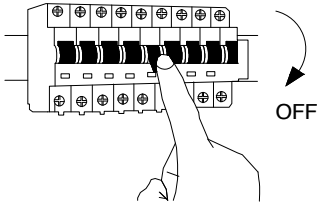

NOVA LUCE

9738255

1

Turn off the general switch

2

Prepare the luminaire for installation

3

Connect wires

4

Mark, drill holes,
apply plastic anchors
& tie up the screws into place

5

Apply side screws

6

Fix the glass into place by rotating

7

Turn on the general switch