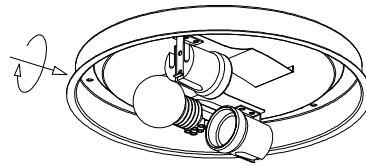

NOVA LUCE

9738255

1

Turn off the general switch

2

Prepare the luminaire for installation

3

Connect wires

4

Mark, drill holes,
apply plastic anchors
& tie up the screws into place

5

Apply side screws

6

Fix the glass into place by rotating

7

Turn on the general switch