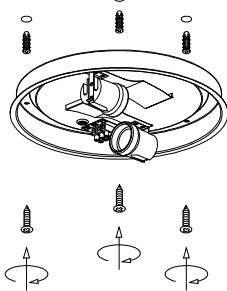

NOVA LUCE

9738255

1

Turn off the general switch

2

Prepare the luminaire for installation

3

Connect wires

4

Mark, drill holes,
apply plastic anchors
& tie up the screws into place

5

Apply side screws

6

Fix the glass into place by rotating

7

Turn on the general switch