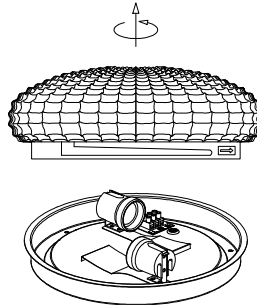

NOVA LUCE

9738255

1

Turn off the general switch

2

Prepare the luminaire for installation

3

Connect wires

4

Mark, drill holes,
apply plastic anchors
& tie up the screws into place

5

Apply side screws

6

Fix the glass into place by rotating

7

Turn on the general switch