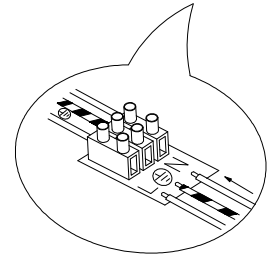

NOVA LUCE

9738255

1

Turn off the general switch

2

Prepare the luminaire for installation

3

Connect wires

4

Mark, drill holes,
apply plastic anchors
& tie up the screws into place

5

Apply side screws

6

Fix the glass into place by rotating

7

Turn on the general switch