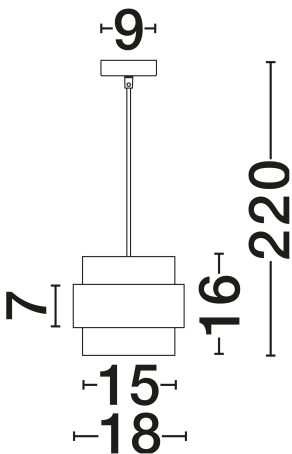

NOVA LUCE

PRODUCT DATASHEET

Version: 001

PRODUCT PHOTOGRAPH

TECHNICAL DRAWING

GENERAL INFORMATION

Product Code	9236362
Collection	Indoor
Product Category	Suspension
Product Family	Sianna
Mounting Location	Ceiling
Application Environment	Indoor
Specifications	N/A

DIMENSION & WEIGHT

LxWxH (cm)	D: 18 H1: 16 H2: 220
Cut Out (cm)	N/A
Weight (Kgr)	2.2

MATERIAL & COLOR

Product Color	Smokey & Brass Gold
Body Material	Glass & Metal

APPLICATION & MOUNTING

Ambient Working Temp.	Max 45°C
Type of Protection	IP20
Dimmable	Yes
Type of Dimming	N/A
Mounting type	Surface
Mounting Depth (cm)	N/A
Led Module Replaceable	Yes
Light Source	E27

NOVA LUCE S.A

Schimatari Viotias
32009, Greece

+30 22620 58 121
+30 22620 56 743

info@novaluce.com
www.novaluce.com