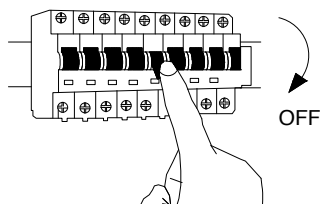

NOVA LUCE

9695205

1. Turn off the general switch

2. Apply plastic anchors & screws

3. Connect the wires

4. Apply the side screws

5. Turn on the general switch