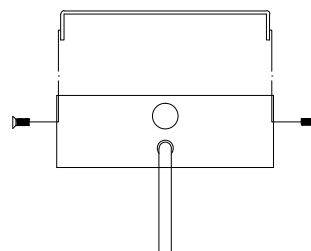

NOVA LUCE

9695205

1. Turn off the general switch

2. Apply plastic anchors & screws

3. Connect the wires

4. Apply the side screws

5. Turn on the general switch