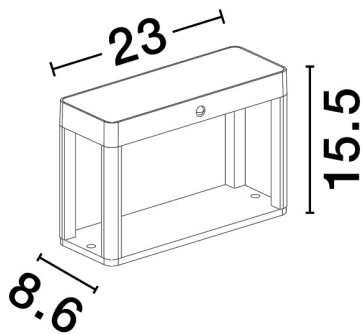

NOVA LUCE

PRODUCT DATASHEET

Version: 001

PRODUCT PHOTOGRAPH

GENERAL INFORMATION

Product Code	9030565
Collection	Outdoor
Product Category	Bollard
Product Family	Berni
Mounting Location	Ground
Application Environment	Outdoor
Specifications	

DIMENSION & WEIGHT

LxWxH (cm)	L: 23 W: 8,6 H: 15,5
Cut out (cm)	N/A
Weight (Kgr)	0.81

TECHNICAL DRAWING

MATERIAL & COLOR

Product Color	Sandy Black
Body Material	Aluminium & Glass

APPLICATION & MOUNTING

Ambient Working Temp.	Max 45 oC
Type of Protection	IP65
Dimmable	No
Type of Dimming (Optional)	N/A
Mounting type	Surface
Mounting Depth (cm)	N/A
Led Module Replaceable	No
Light Source	LED

Power (Nominal)	1,7 W
Input voltage (Nominal)	220-240Vac
Mains Frequency	50/60Hz

PHOTOMETRICAL DATA

Luminus Flux	88 lm
Color Temperature	3000 K
Light Color (Designation)	Warm White

WARRANTY

Warranty	3 Years
----------	----------------