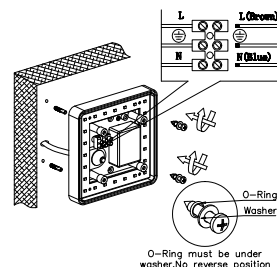

NOVA LUCE

9030159

1

Turn off the general switch

2

Remove the cap with the screws

3

Connect the wires

4

Apply the screws with the cap

5

Turn on the general switch