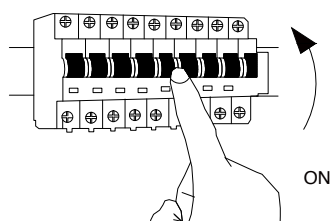

NOVA LUCE

9030159

1

Turn off the general switch

2

Remove the cap with the screws

3

Connect the wires

4

Apply the screws with the cap

5

Turn on the general switch