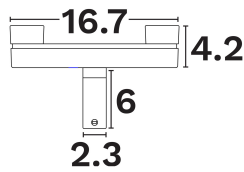

COMPATIBLE WITH

— On/Off Driver: N/A

— Triac Driver: N/A

— Dali Driver: N/A

GENERAL INFORMATION

Product Code	9680210
Product Category	Lighting Systems
Product Family	Symmetric
Mounting Location	N/A
Application Environment	Indoor

DIMENSION & WEIGHT

LxWxH (cm)	D:0 H:0 cm
Cut out (cm)	N/A
Weight (Kgr)	N/A

MATERIAL & COLOR

Product Color	N/A
Body Material	N/A
Cover Material	N/A

APPLICATION & MOUNTING

Ambient Working Temp.	45 C
Type of Protection	IP20
Protection Class IK	N/A
Dimmable	N/A
Type of Dimming (Optional)	N/A
Mounting type	N/A
Mounting Depth (cm)	N/A
Led Module Replaceable	N/A
Light Source	N/A
Adjustable	N/A

NOVA LUCE S.A

Schimatari Viotias
32009, Greece

+30 22620 58 121
+30 22620 56 743

info@novaluce.com
www.novaluce.com