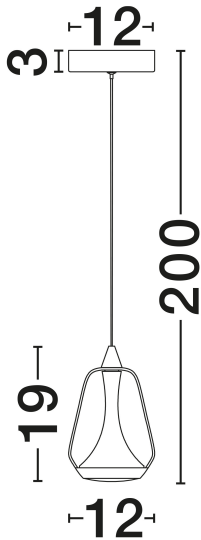

NOVA LUCE

PRODUCT DATASHEET

Version: 001

PRODUCT PHOTOGRAPH

TECHNICAL DRAWING

GENERAL INFORMATION

Product Code	9416966
Collection	Indoor
Product Category	Suspension
Product Family	Alish
Mounting Location	Ceiling
Application Environment	Indoor
Specifications	N/A

DIMENSION & WEIGHT

LxWxH (cm)	D: 12 H: 200
Cut Out (cm)	N/A
Weight (Kgr)	0.7

MATERIAL & COLOR

Product Color	Brass Gold, Matt Black & Champagne
Body Material	Metal & Glass

APPLICATION & MOUNTING

Ambient Working Temp.	Max 45°C
Type of Protection	IP20
Dimmable	No
Type of Dimming	N/A
Mounting type	Surface
Mounting Depth (cm)	N/A
Led Module Replaceable	No
Light Source	LED

Power (Nominal)	8W
Input voltage (Nominal)	220-240V
Mains Frequency	50/60Hz

PHOTOMETRICAL DATA

Luminous Flux	433lm
Color Temperature	3000K
Light Color (Designation)	Warm White

WARRANTY

Warranty	3 Years
----------	----------------