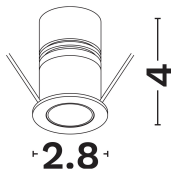

DIMENSION & WEIGHT

LxWxH (cm)	D:2.8 H:4
Cut out (cm)	2,5
Weight (Kgr)	0,05

TECHNICAL DRAWING

MATERIAL & COLOR

Product Color	White
Body Material	Aluminium
Cover Material	N/A

APPLICATION & MOUNTING

Ambient Working Temp.	45 C
Type of Protection	IP20
Protection Class IK	IK04
Dimmable	Yes
Type of Dimming (Optional)	Dali
Mounting type	Recessed
Mounting Depth (cm)	Ceiling
Led Module Replaceable	No
Light Source	Led
Adjustable	No

PHOTOMETRICAL DATA

Luminous Flux	186
Luminous Efficacy	62
Color Temperature	3000
Light Color (Designation)	Warm White
CRI	>90
SDCM	<3
Beam Angle	30
UGR	<8

LIFESPAN

Lifetime	50000
----------	--------------