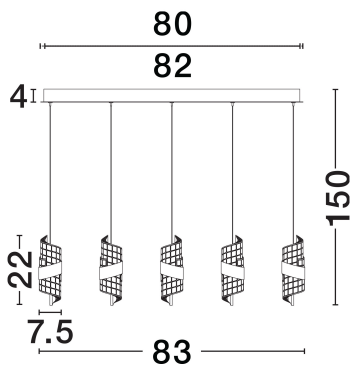

NOVA LUCE

PRODUCT DATASHEET

Version: 001

PRODUCT PHOTOGRAPH

TECHNICAL DRAWING

GENERAL INFORMATION

Product Code	9186940
Collection	Indoor
Product Category	Suspension
Product Family	Seneca
Mounting Location	Wall
Application Environment	Indoor
Specifications	N/A

DIMENSION & WEIGHT

LxWxH (cm)	L: 82 H: 150
Cut Out (cm)	N/A
Weight (Kgr)	5

MATERIAL & COLOR

Product Color	Platinum Gold & Sandy Black
Body Material	Metal & Acrylic

APPLICATION & MOUNTING

Ambient Working Temp.	Max 45°C
Type of Protection	IP20
Dimmable	No
Type of Dimming	N/A
Mounting type	Surface
Mounting Depth (cm)	N/A
Led Module Replaceable	No
Light Source	LED

Power (Nominal)	41W
Input voltage (Nominal)	220-240V
Mains Frequency	50/60Hz

PHOTOMETRICAL DATA

Luminous Flux	2888lm
Color Temperature	3000K
Light Color (Designation)	Warm White

WARRANTY

Warranty	3 Years
----------	----------------