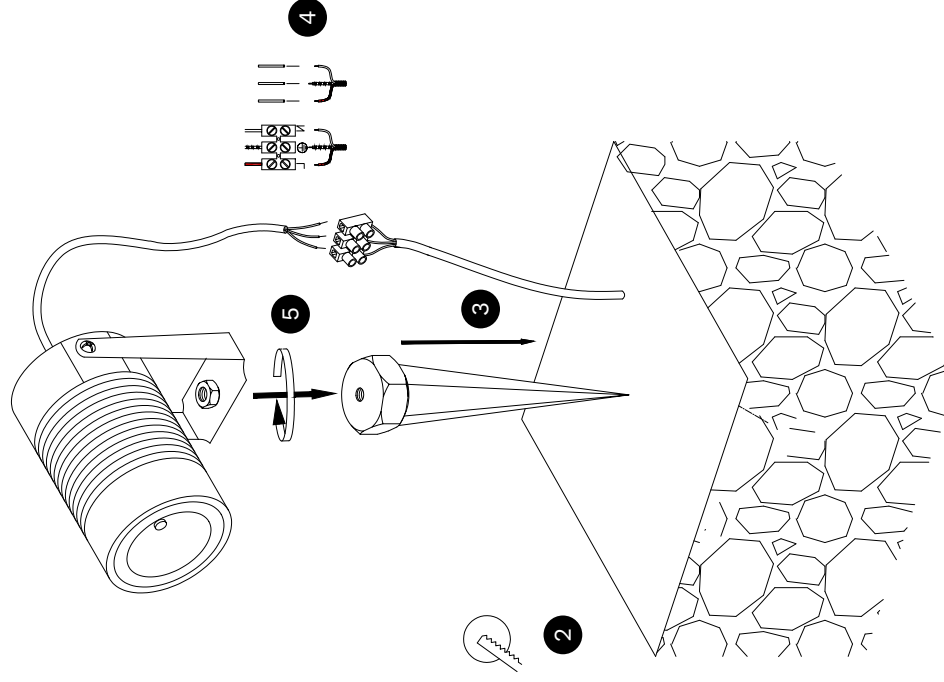

# NOVA LUCE

9271432 9271492

1

Turn off the general switch

6

Turn on the general switch

1. Turn off the general switch
2. Make a holes
3. Place it to the ground
4. Connect the wires
5. Connect the parts
6. Turn on the general switch