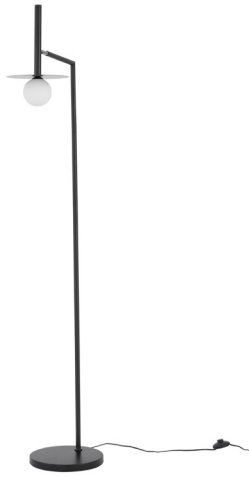

NOVA LUCE

PRODUCT DATASHEET

Version: 001

PRODUCT PHOTOGRAPH