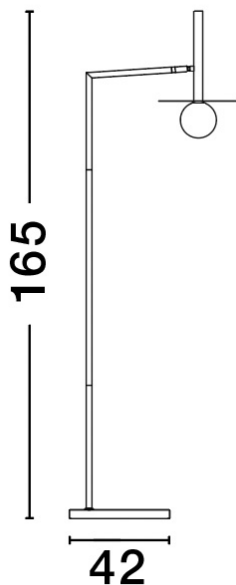

## PRODUCT PHOTOGRAPH

## TECHNICAL DRAWING

## DIMENSION & WEIGHT

LxWxH (cm)	D: 42 H: 165
Cut out (cm)	N/A
Weight (Kgr)	0.0