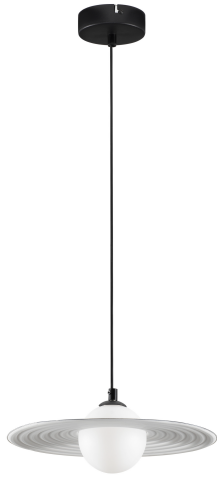

NOVA LUCE

PRODUCT DATASHEET

Version: 001

PRODUCT PHOTOGRAPH

TECHNICAL DRAWING

GENERAL INFORMATION

Product Code	9780104
Collection	Indoor
Product Category	Suspension
Product Family	Reflet
Mounting Location	Wall
Application Environment	Indoor
Specifications	N/A

DIMENSION & WEIGHT

LxWxH (cm)	D: 30 H: 220
Cut Out (cm)	N/A
Weight (Kgr)	0.2

MATERIAL & COLOR

Product Color	Sandy Black & White
Body Material	Steel & Acrylic

APPLICATION & MOUNTING

Ambient Working Temp.	Max 45°C
Type of Protection	IP20
Dimmable	N/A
Type of Dimming	N/A
Mounting type	Surface
Mounting Depth (cm)	N/A
Led Module Replaceable	Yes
Light Source	G9