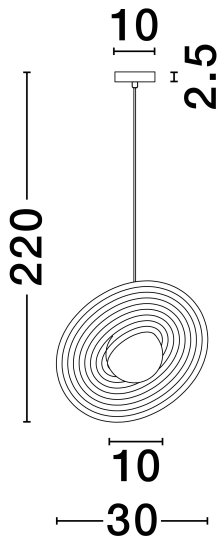

NOVA LUCE

PRODUCT DATASHEET

Version: 001

PRODUCT PHOTOGRAPH

TECHNICAL DRAWING

GENERAL INFORMATION

Product Code	9780104
Collection	Indoor
Product Category	Suspension
Product Family	Reflet
Mounting Location	Wall
Application Environment	Indoor
Specifications	N/A

DIMENSION & WEIGHT

LxWxH (cm)	D: 30 H: 220
Cut Out (cm)	N/A
Weight (Kgr)	0.2

MATERIAL & COLOR

Product Color	Sandy Black & White
Body Material	Steel & Acrylic

APPLICATION & MOUNTING

Ambient Working Temp.	Max 45°C
Type of Protection	IP20
Dimmable	N/A
Type of Dimming	N/A
Mounting type	Surface
Mounting Depth (cm)	N/A
Led Module Replaceable	Yes
Light Source	G9

Power (Nominal)	1x5W
Input voltage (Nominal)	220-240V
Mains Frequency	50/60Hz

PHOTOMETRICAL DATA

Luminous Flux	N/A
Color Temperature	N/A
Light Color (Designation)	N/A

WARRANTY

Warranty	3 Years
----------	----------------