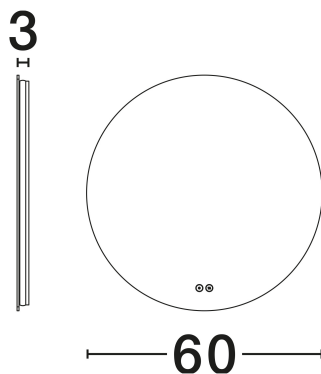

TECHNICAL DRAWING

APPLICATION & MOUNTING

Ambient Working Temp.	Max 45°C
Type of Protection	IP44
Dimmable	No
Type of Dimming	N/A
Mounting type	Surface
Mounting Depth (cm)	N/A
Led Module Replaceable	No
Light Source	LED

NOVA LUCE S.A

Schimatari Viotias
32009, Greece

+30 22620 58 121
+30 22620 56 743

info@novaluce.com
www.novaluce.com