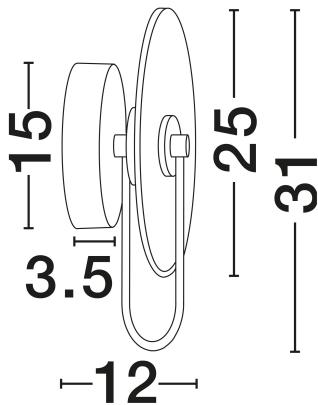

NOVA LUCE

PRODUCT DATASHEET

Version: 001

PRODUCT PHOTOGRAPH

TECHNICAL DRAWING

GENERAL INFORMATION

Product Code	9019826
Collection	Indoor
Product Category	Wall
Product Family	Maru
Mounting Location	Wall
Application Environment	Indoor
Specifications	N/A

DIMENSION & WEIGHT

LxWxH (cm)	D: 25 W: 12 H: 31
Cut Out (cm)	N/A
Weight (Kgr)	0

MATERIAL & COLOR

Product Color	Matt Black
Body Material	Steel, Aluminium & Imitated Alabaster

APPLICATION & MOUNTING

Ambient Working Temp.	Max 45°C
Type of Protection	IP20
Dimmable	No
Type of Dimming	N/A
Mounting type	Surface
Mounting Depth (cm)	N/A
Led Module Replaceable	No
Light Source	LED

Power (Nominal)	6W
Input voltage (Nominal)	220-240V
Mains Frequency	50/60Hz

PHOTOMETRICAL DATA

Luminous Flux	262lm
Color Temperature	3000K
Light Color (Designation)	Warm White

WARRANTY

Warranty	3 Years
----------	----------------