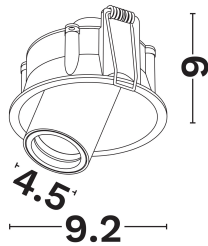

DIMENSION & WEIGHT

LxWxH (cm)	D:9.2 H:9
Cut out (cm)	8,3
Weight (Kgr)	N/A

TECHNICAL DRAWING

MATERIAL & COLOR

Product Color	White
Body Material	Aluminium
Cover Material	N/A

APPLICATION & MOUNTING

Ambient Working Temp.	45 C
Type of Protection	IP20
Protection Class IK	IK04
Dimmable	Yes
Type of Dimming (Optional)	Triac/Dali
Mounting type	Recessed
Mounting Depth (cm)	Ceiling
Led Module Replaceable	No
Light Source	Led
Adjustable	Yes