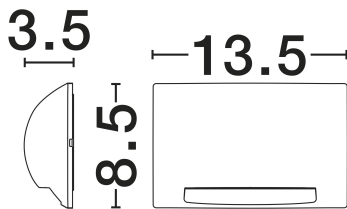

DIMENSION & WEIGHT

LxWxH (cm)	L:13.5 W:3.5 H:8.5 cm
Cut out (cm)	N/A
Weight (Kgr)	0.245

TECHNICAL DRAWING

MATERIAL & COLOR

Product Color	Sandy Black
Body Material	Aluminium & Pc

APPLICATION & MOUNTING

Ambient Working Temp.	Max 45 oC
Type of Protection	IP65
Dimmable	No
Type of Dimming	N/A
Mounting type	Surface
Mounting Depth (cm)	N/A
Led Module Replaceable	No
Light Source	LED

Power (Nominal)	5w
Input voltage (Nominal)	220-240Vac
Mains Frequency	50/60Hz

PHOTOMETRICAL DATA

Luminous Flux	225lm
Color Temperature	3000K
Light Color (Designation)	Warm White

WARRANTY

Warranty	3 Years
----------	----------------