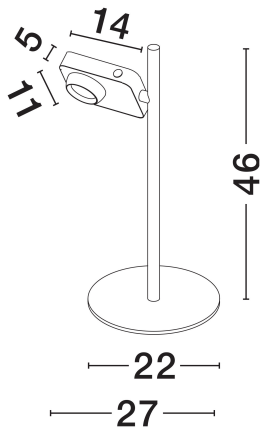

NOVA LUCE

PRODUCT DATASHEET

Version: 001

PRODUCT PHOTOGRAPH

TECHNICAL DRAWING

GENERAL INFORMATION

Product Code	9870033
Collection	Indoor
Product Category	Table
Product Family	Kedros
Mounting Location	Table
Application Environment	Indoor
Specifications	N/A

DIMENSION & WEIGHT

LxWxH (cm)	L: 27 W: 22 H: 46
Cut Out (cm)	N/A
Weight (Kgr)	2.43

MATERIAL & COLOR

Product Color	White
Body Material	Aluminium & Steel

APPLICATION & MOUNTING

Ambient Working Temp.	Max 45°C
Type of Protection	IP20
Dimmable	Yes
Type of Dimming	Triac
Mounting type	Surface
Mounting Depth (cm)	N/A
Led Module Replaceable	No
Light Source	LED

Power (Nominal)	9W
Input voltage (Nominal)	220-240V
Mains Frequency	50/60Hz

PHOTOMETRICAL DATA

Luminous Flux	717lm
Color Temperature	3000K
Light Color (Designation)	Warm White

WARRANTY

Warranty	3 Years
----------	----------------