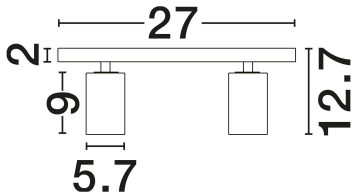

DIMENSION & WEIGHT

LxWxH (cm)	L: 27 W: 6 H: 12.7
Cut Out (cm)	N/A
Weight (Kgr)	0.616

MATERIAL & COLOR

Product Color	Black & Satin Gold
Body Material	Aluminium

TECHNICAL DRAWING

APPLICATION & MOUNTING

Ambient Working Temp.	Max 45°C
Type of Protection	IP20
Dimmable	Yes
Type of Dimming	N/A
Mounting type	Surface
Mounting Depth (cm)	N/A
Led Module Replaceable	Yes
Light Source	GU10

Power (Nominal)	2x10W
Input voltage (Nominal)	100-240V
Mains Frequency	50/60Hz

PHOTOMETRICAL DATA

Luminous Flux	N/A
Color Temperature	N/A
Light Color (Designation)	N/A

WARRANTY

Warranty	3 Years
----------	----------------