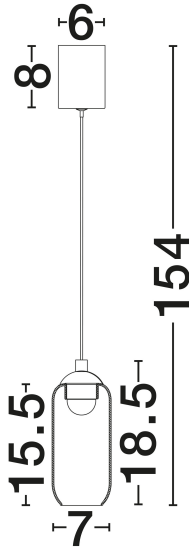

NOVA LUCE

PRODUCT DATASHEET

Version: 001

PRODUCT PHOTOGRAPH

TECHNICAL DRAWING

GENERAL INFORMATION

Product Code	9236205
Collection	Indoor
Product Category	Suspension
Product Family	Kita
Mounting Location	Ceiling
Application Environment	Indoor
Specifications	N/A

DIMENSION & WEIGHT

LxWxH (cm)	D: 7 H: 154
Cut Out (cm)	N/A
Weight (Kgr)	0.46

MATERIAL & COLOR

Product Color	Gradient Smokey & Sandy Black
Body Material	Glass & Metal

APPLICATION & MOUNTING

Ambient Working Temp.	Max 45°C
Type of Protection	IP20
Dimmable	No
Type of Dimming	N/A
Mounting type	Surface
Mounting Depth (cm)	N/A
Led Module Replaceable	No
Light Source	LED

Power (Nominal)	6W
Input voltage (Nominal)	220-240V
Mains Frequency	50/60Hz

PHOTOMETRICAL DATA

Luminous Flux	457lm
Color Temperature	3000K
Light Color (Designation)	Warm White

WARRANTY

Warranty	3 Years
----------	----------------