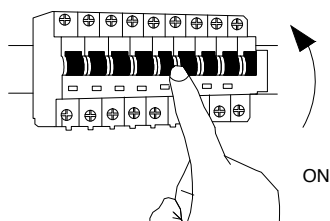

# NOVA LUCE

9030629

1. Turn off the general switch

2. Untie screws & remove lid

3. Install cable, connect wires & tie up screws to make it stable

4. Insert bulb, apply the lid & tie up side screws

5. Turn on the general switch