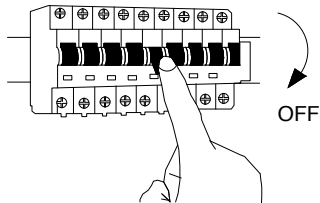

# NOVA LUCE

9030629

1. Turn off the general switch

2. Untie screws & remove lid

3. Install cable, connect wires & tie up screws to make it stable

4. Insert bulb, apply the lid & tie up side screws

5. Turn on the general switch