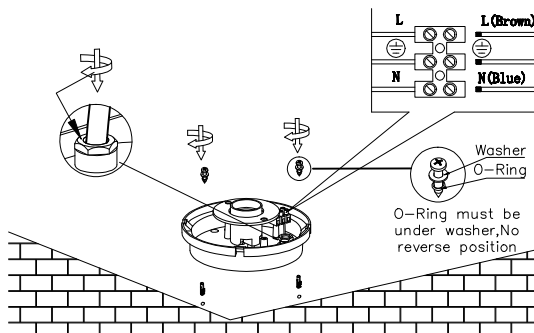

# NOVA LUCE

9030629

1. Turn off the general switch

2. Untie screws & remove lid

3. Install cable, connect wires & tie up screws to make it stable

4. Insert bulb, apply the lid & tie up side screws

5. Turn on the general switch