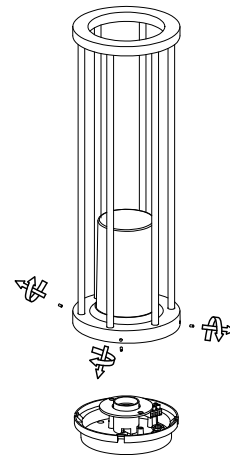

# NOVA LUCE

9030629

1. Turn off the general switch

2. Untie screws & remove lid

3. Install cable, connect wires & tie up screws to make it stable

4. Insert bulb, apply the lid & tie up side screws

5. Turn on the general switch