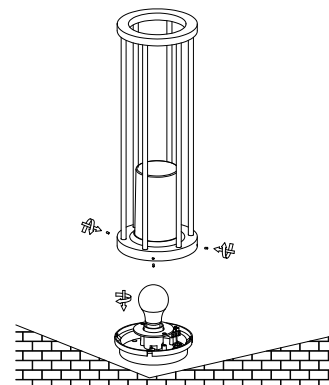

# NOVA LUCE

9030629

1. Turn off the general switch

2. Untie screws & remove lid

3. Install cable, connect wires & tie up screws to make it stable

4. Insert bulb, apply the lid & tie up side screws

5. Turn on the general switch