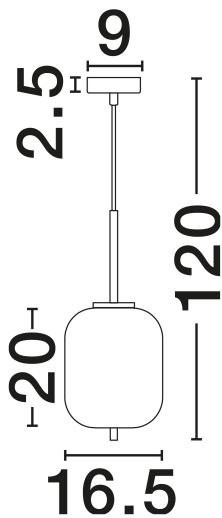

## PRODUCT PHOTOGRAPH

## TECHNICAL DRAWING

## DIMENSION & WEIGHT

LxWxH (cm)	D: 16.5 H: 120
Cut Out (cm)	N/A
Weight (Kgr)	0.9