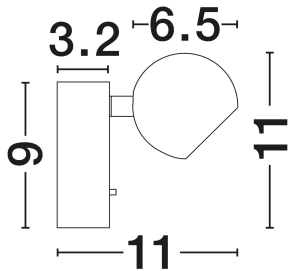

NOVA LUCE

PRODUCT DATASHEET

Version: 001

PRODUCT PHOTOGRAPH

GENERAL INFORMATION

Product Code	9540255
Collection	Indoor
Product Category	Wall
Product Family	Sfera
Mounting Location	Wall
Application Environment	Indoor
Specifications	N/A

DIMENSION & WEIGHT

LxWxH (cm)	D: 9 H: 11
Cut Out (cm)	N/A
Weight (Kgr)	0.58

MATERIAL & COLOR

Product Color	Sandy Black
Body Material	Aluminium & Steel

TECHNICAL DRAWING

APPLICATION & MOUNTING

Ambient Working Temp.	Max 45°C
Type of Protection	IP20
Dimmable	No
Type of Dimming	N/A
Mounting type	Surface
Mounting Depth (cm)	N/A
Led Module Replaceable	No
Light Source	LED

Power (Nominal)	6W
Input voltage (Nominal)	220-240V
Mains Frequency	50/60Hz

PHOTOMETRICAL DATA

Luminous Flux	390lm
Color Temperature	3000K
Light Color (Designation)	Warm White

WARRANTY

Warranty	3 Years
----------	----------------