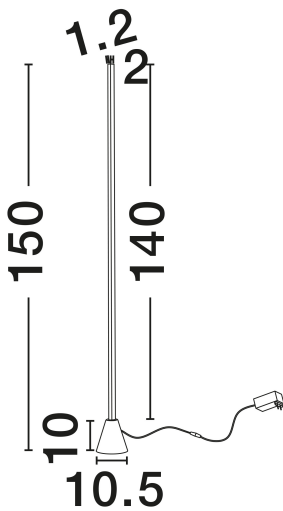

NOVA LUCE

PRODUCT DATASHEET

Version: 001

PRODUCT PHOTOGRAPH

TECHNICAL DRAWING

GENERAL INFORMATION

Product Code	9695705
Collection	Indoor
Product Category	Floor
Product Family	Litee
Mounting Location	Floor
Application Environment	Indoor
Specifications	N/A

DIMENSION & WEIGHT

LxWxH (cm)	D: 10.5 H: 150
Cut Out (cm)	N/A
Weight (Kgr)	2.8

MATERIAL & COLOR

Product Color	Sandy White
Body Material	Aluminium & Pc

APPLICATION & MOUNTING

Ambient Working Temp.	Max 45°C
Type of Protection	IP20
Dimmable	Yes
Type of Dimming	Triac
Mounting type	Surface
Mounting Depth (cm)	N/A
Led Module Replaceable	No
Light Source	LED

Power (Nominal)	26W
Input voltage (Nominal)	220-240V
Mains Frequency	50/60Hz

PHOTOMETRICAL DATA

Luminous Flux	891lm
Color Temperature	3000K
Light Color (Designation)	Warm White

WARRANTY

Warranty	3 Years
----------	----------------