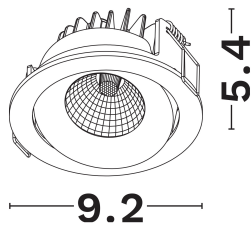

NOVA LUCE

PRODUCT DATASHEET

Version: 001

PRODUCT PHOTOGRAPH

GENERAL INFORMATION

Product Code	8000502
Product Category	Accessories
Product Family	Lazio
Mounting Location	N/A
Application Environment	Indoor

DIMENSION & WEIGHT

LxWxH (cm)	D:9.2 H:5.4 cm
Cut out (cm)	8,2
Weight (Kgr)	0,117

TECHNICAL DRAWING

MATERIAL & COLOR

Product Color	White
Body Material	Aluminium
Cover Material	N/A

APPLICATION & MOUNTING

Ambient Working Temp.	45 C
Type of Protection	IP44
Protection Class IK	N/A
Dimmable	N/A
Type of Dimming (Optional)	N/A
Mounting type	N/A
Mounting Depth (cm)	N/A
Led Module Replaceable	N/A
Light Source	N/A
Adjustable	Yes