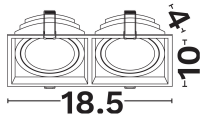

DIMENSION & WEIGHT

LxWxH (cm)	L:18.5 W:10 H:4cm
Cut out (cm)	17*9
Weight (Kgr)	N/A

TECHNICAL DRAWING

MATERIAL & COLOR

Product Color	Black
Body Material	Aluminium
Cover Material	N/A

APPLICATION & MOUNTING

Ambient Working Temp.	45 C
Type of Protection	IP20
Protection Class IK	IK03
Dimmable	N/A
Type of Dimming (Optional)	N/A
Mounting type	Recessed
Mounting Depth (cm)	Ceiling
Led Module Replaceable	Yes
Light Source	Led
Adjustable	Yes