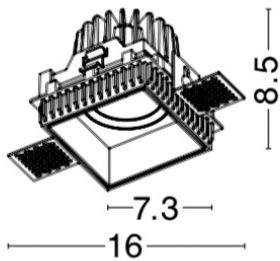

NOVA LUCE

PRODUCT DATASHEET

Version: 001

PRODUCT PHOTOGRAPH

TECHNICAL DRAWING

COMPATIBLE WITH

— On/Off Driver: N/A

— Triac Driver: N/A

— Dali Driver: N/A

GENERAL INFORMATION

Product Code	8014909
Product Category	Accessories
Product Family	Belluno
Mounting Location	N/A
Application Environment	Outdoor

DIMENSION & WEIGHT

LxWxH (cm)	D: 7,3 H: 8,5
Cut out (cm)	9.6x9.6
Weight (Kgr)	0.305