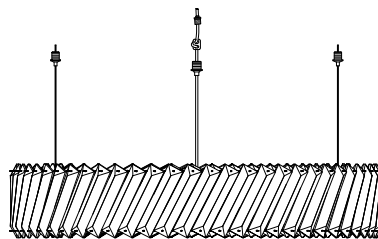

NOVA LUCE

9333082

①

Turn off the general Switch

②

Drill holes & apply plastic anchors
With screws

③

Connect the wires

④

Apply the nut

⑤

Install crystal lights

⑥

Turn on the general switch