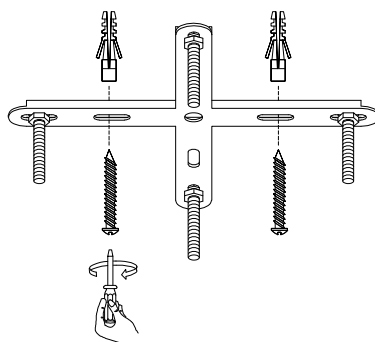

NOVA LUCE

9333082

①

Turn off the general Switch

②

Drill holes & apply plastic anchors
With screws

③

Connect the wires

④

Apply the nut

⑤

Install crystal lights

⑥

Turn on the general switch