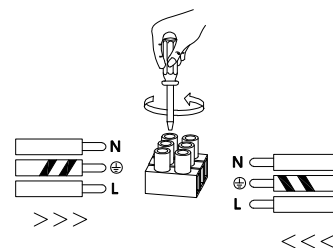

NOVA LUCE

9333082

①

Turn off the general Switch

②

Drill holes & apply plastic anchors
With screws

③

Connect the wires

④

Apply the nut

⑤

Install crystal lights

⑥

Turn on the general switch