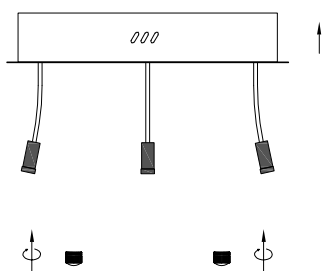

NOVA LUCE

9333082

①

Turn off the general Switch

②

Drill holes & apply plastic anchors
With screws

③

Connect the wires

④

Apply the nut

⑤

Install crystal lights

⑥

Turn on the general switch