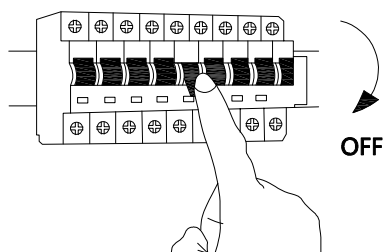

NOVA LUCE

9333082

①

Turn off the general Switch

②

Drill holes & apply plastic anchors
With screws

③

Connect the wires

④

Apply the nut

⑤

Install crystal lights

⑥

Turn on the general switch