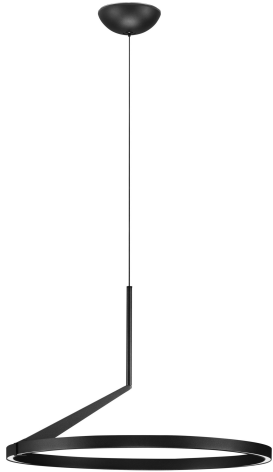

NOVA LUCE

PRODUCT DATASHEET

Version: 001

PRODUCT PHOTOGRAPH

TECHNICAL DRAWING

GENERAL INFORMATION

Product Code	9088148
Collection	Indoor
Product Category	Suspension
Product Family	Tilia
Mounting Location	Wall
Application Environment	Indoor
Specifications	N/A

DIMENSION & WEIGHT

LxWxH (cm)	D: 60 H: 250
Cut Out (cm)	N/A
Weight (Kgr)	1.9

MATERIAL & COLOR

Product Color	Sandy Black
Body Material	Aluminium

APPLICATION & MOUNTING

Ambient Working Temp.	Max 45°C
Type of Protection	IP20
Dimmable	Yes
Type of Dimming	Triac
Mounting type	Surface
Mounting Depth (cm)	N/A
Led Module Replaceable	No
Light Source	LED