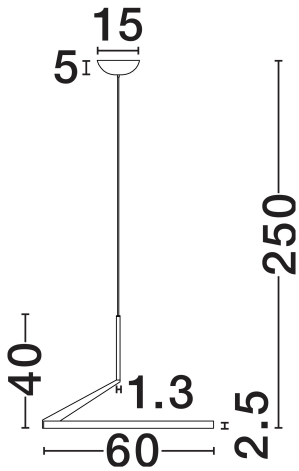

NOVA LUCE

PRODUCT DATASHEET

Version: 001

PRODUCT PHOTOGRAPH

TECHNICAL DRAWING

GENERAL INFORMATION

Product Code	9088148
Collection	Indoor
Product Category	Suspension
Product Family	Tilia
Mounting Location	Wall
Application Environment	Indoor
Specifications	N/A

DIMENSION & WEIGHT

LxWxH (cm)	D: 60 H: 250
Cut Out (cm)	N/A
Weight (Kgr)	1.9

MATERIAL & COLOR

Product Color	Sandy Black
Body Material	Aluminium

APPLICATION & MOUNTING

Ambient Working Temp.	Max 45°C
Type of Protection	IP20
Dimmable	Yes
Type of Dimming	Triac
Mounting type	Surface
Mounting Depth (cm)	N/A
Led Module Replaceable	No
Light Source	LED

Power (Nominal)	31W
Input voltage (Nominal)	220-240V
Mains Frequency	50/60Hz

PHOTOMETRICAL DATA

Luminous Flux	1829lm
Color Temperature	2700-3000-4000K
Light Color (Designation)	WW - NW

WARRANTY

Warranty	3 Years
----------	----------------