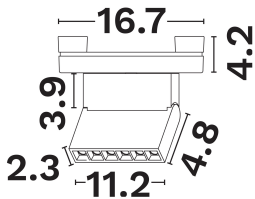

DIMENSION & WEIGHT

LxWxH (cm)	L:11.2 W:2.3 H:8.7 cm
Cut out (cm)	N/A
Weight (Kgr)	N/A

TECHNICAL DRAWING

MATERIAL & COLOR

Product Color	Black
Body Material	Aluminium
Cover Material	N/A

APPLICATION & MOUNTING