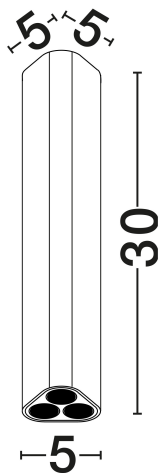

GENERAL INFORMATION

Product Code	9695106
Collection	Indoor
Product Category	Ceiling
Product Family	Etho
Mounting Location	Ceiling
Application Environment	Indoor
Specifications	N/A

DIMENSION & WEIGHT

LxWxH (cm)	L: 5 W: 5 H: 30.5
Cut Out (cm)	N/A
Weight (Kgr)	0.36

MATERIAL & COLOR

Product Color	Sandy White
Body Material	Aluminium

APPLICATION & MOUNTING

Ambient Working Temp.	Max 45°C
Type of Protection	IP20
Dimmable	No
Type of Dimming	N/A
Mounting type	Surface
Mounting Depth (cm)	N/A
Led Module Replaceable	No
Light Source	LED

NOVA LUCE S.A

Schimatari Viotias
32009, Greece

+30 22620 58 121
+30 22620 56 743

info@novaluce.com
www.novaluce.com