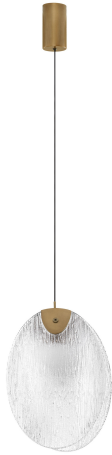

NOVA LUCE

PRODUCT DATASHEET

Version: 001

PRODUCT PHOTOGRAPH

TECHNICAL DRAWING

GENERAL INFORMATION

Product Code	9333220
Collection	Indoor
Product Category	Suspension
Product Family	Shelina
Mounting Location	Wall
Application Environment	Indoor
Specifications	N/A

DIMENSION & WEIGHT

LxWxH (cm)	L: 22 W: 14 H: 180
Cut Out (cm)	N/A
Weight (Kgr)	2.7

MATERIAL & COLOR

Product Color	Antique Brass
Body Material	Steel & Glass

APPLICATION & MOUNTING

Ambient Working Temp.	Max 45°C
Type of Protection	IP20
Dimmable	No
Type of Dimming	N/A
Mounting type	Surface
Mounting Depth (cm)	N/A
Led Module Replaceable	No
Light Source	LED

Power (Nominal)	4W
Input voltage (Nominal)	220-240V
Mains Frequency	50/60Hz

PHOTOMETRICAL DATA

Luminous Flux	260lm
Color Temperature	3000K
Light Color (Designation)	Warm White

WARRANTY

Warranty	3 Years
----------	----------------