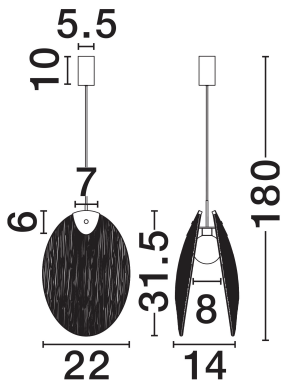

NOVA LUCE

PRODUCT DATASHEET

Version: 001

PRODUCT PHOTOGRAPH

TECHNICAL DRAWING

GENERAL INFORMATION

Product Code	9333220
Collection	Indoor
Product Category	Suspension
Product Family	Shelina
Mounting Location	Wall
Application Environment	Indoor
Specifications	N/A

DIMENSION & WEIGHT

LxWxH (cm)	L: 22 W: 14 H: 180
Cut Out (cm)	N/A
Weight (Kgr)	2.7

MATERIAL & COLOR

Product Color	Antique Brass
Body Material	Steel & Glass

APPLICATION & MOUNTING

Ambient Working Temp.	Max 45°C
Type of Protection	IP20
Dimmable	No
Type of Dimming	N/A
Mounting type	Surface
Mounting Depth (cm)	N/A
Led Module Replaceable	No
Light Source	LED

Power (Nominal)	4W
Input voltage (Nominal)	220-240V
Mains Frequency	50/60Hz

PHOTOMETRICAL DATA

Luminous Flux	260lm
Color Temperature	3000K
Light Color (Designation)	Warm White

WARRANTY

Warranty	3 Years
----------	----------------