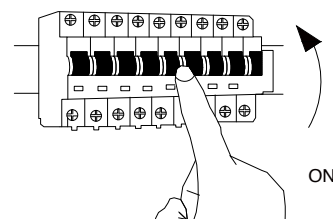

NOVA LUCE

9006016

1

Turn off the general switch

2

Select hanging direction

3

Drill holes and apply screws

4

Connect the wires

5

Put it in place

6

Plug It Into Socket

LED ON/OFF Demister ON/OFF