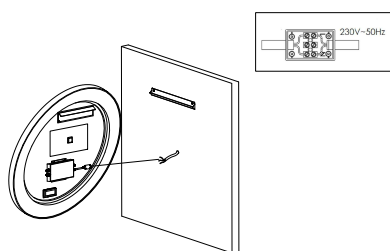

NOVA LUCE

9006016

1

Turn off the general switch

2

Select hanging direction

3

Drill holes and apply screws

4

Connect the wires

5

Put it in place

6

Plug It Into Socket

LED ON/OFF Demister ON/OFF