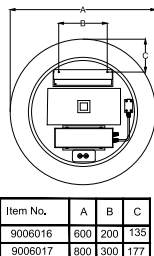

NOVA LUCE

9006016

1

Turn off the general switch

2

Select hanging direction

3

Drill holes and apply screws

4

Connect the wires

5

Put it in place

6

Plug It Into Socket

LED ON/OFF Demister ON/OFF