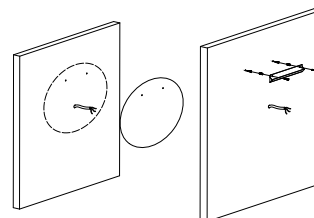

NOVA LUCE

9006016

1

Turn off the general switch

2

Select hanging direction

3

Drill holes and apply screws

4

Connect the wires

5

Put it in place

6

Plug It Into Socket

LED ON/OFF Demister ON/OFF