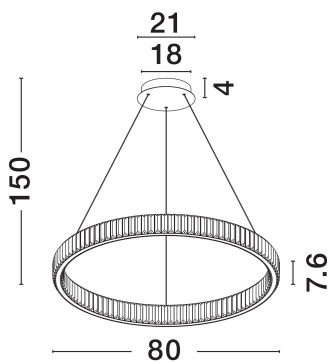

NOVA LUCE

PRODUCT DATASHEET

Version: 001

PRODUCT PHOTOGRAPH

TECHNICAL DRAWING

GENERAL INFORMATION

| | |
|-------------------------|------------|
| Product Code | 9333067 |
| Collection | Indoor |
| Product Category | Suspension |
| Product Family | Aurelia |
| Mounting Location | Wall |
| Application Environment | Indoor |
| Specifications | N/A |

DIMENSION & WEIGHT

| | |
|--------------|--------------|
| LxWxH (cm) | D: 80 H: 150 |
| Cut Out (cm) | N/A |
| Weight (Kgr) | 7 |

MATERIAL & COLOR

| | |
|---------------|-----------------|
| Product Color | Chrome |
| Body Material | Metal & Crystal |

| | |
|-------------------------|-----------------|
| Power (Nominal) | 47W |
| Input voltage (Nominal) | 220-240V |
| Mains Frequency | 50/60Hz |

PHOTOMETRICAL DATA

| | |
|---------------------------|-------------------|
| Luminous Flux | 2350lm |
| Color Temperature | 3500K |
| Light Color (Designation) | Warm White |