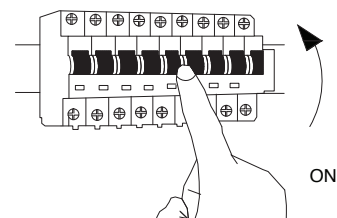

NOVA LUCE

9060215

1

Turn off the general switch

2

Break it apart

3

Align, mark and drill holes to apply the screws

4

Connect the 3 wires

5

Fix the canopy on the ceiling

6

Turn on the general switch