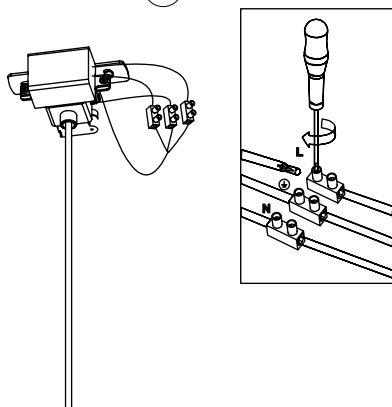

NOVA LUCE

9060215

1

Turn off the general switch

2

Break it apart

3

Align, mark and drill holes to apply the screws

4

Connect the 3 wires

5

Fix the canopy on the ceiling

6

Turn on the general switch