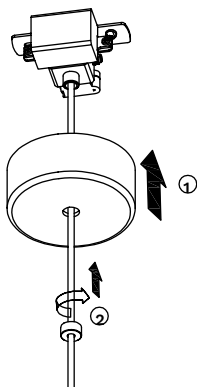

NOVA LUCE

9060215

1

Turn off the general switch

2

Break it apart

3

Align, mark and drill holes to apply the screws

4

Connect the 3 wires

5

Fix the canopy on the ceiling

6

Turn on the general switch