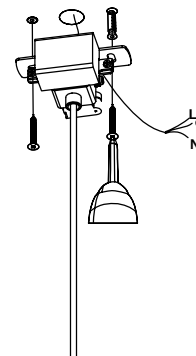

NOVA LUCE

9060215

1

Turn off the general switch

2

Break it apart

3

Align, mark and drill holes to apply the screws

4

Connect the 3 wires

5

Fix the canopy on the ceiling

6

Turn on the general switch