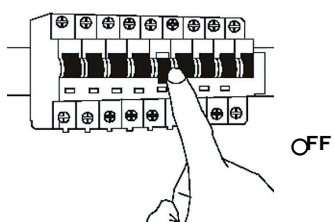

NOVA LUCE

9060215

1

Turn off the general switch

2

Break it apart

3

Align, mark and drill holes to apply the screws

4

Connect the 3 wires

5

Fix the canopy on the ceiling

6

Turn on the general switch