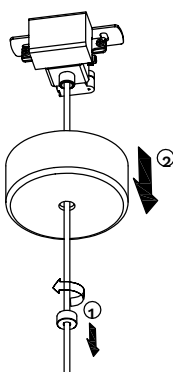

NOVA LUCE

9060215

1

Turn off the general switch

2

Break it apart

3

Align, mark and drill holes to apply the screws

4

Connect the 3 wires

5

Fix the canopy on the ceiling

6

Turn on the general switch