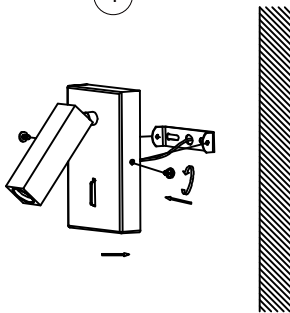

NOVA LUCE

9081351, 9081352

1

Turn off the general switch

2

Drill holes, Apply plastic anchors
& Screws

3

Connect the wires

4

Apply the side screws

5

Turn on the general switch