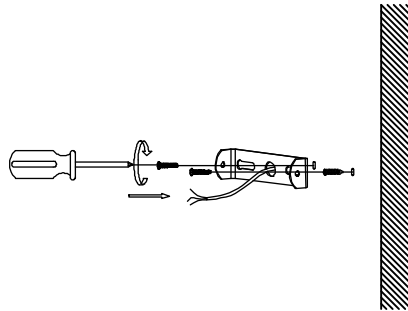

NOVA LUCE

9081351, 9081352

1

Turn off the general switch

2

Drill holes, Apply plastic anchors
& Screws

3

Connect the wires

4

Apply the side screws

5

Turn on the general switch