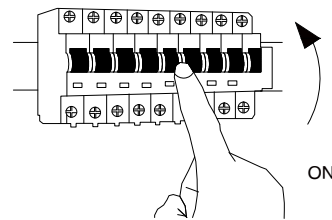

NOVA LUCE

9081351, 9081352

1

Turn off the general switch

2

Drill holes, Apply plastic anchors
& Screws

3

Connect the wires

4

Apply the side screws

5

Turn on the general switch