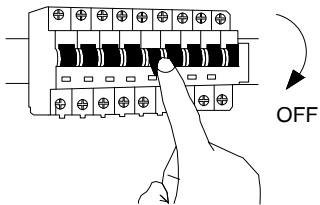

NOVA LUCE

9081351, 9081352

1

Turn off the general switch

2

Drill holes, Apply plastic anchors
& Screws

3

Connect the wires

4

Apply the side screws

5

Turn on the general switch