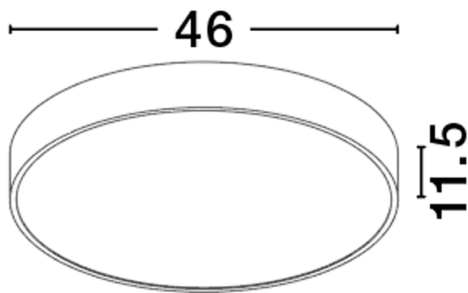

NOVA LUCE

PRODUCT DATASHEET

Version: 001

PRODUCT PHOTOGRAPH

TECHNICAL DRAWING

GENERAL INFORMATION

Product Code	9756723
Collection	Decorative
Product Category	Ceiling
Product Family	Sotto
Mounting Location	Ceiling
Application Environment	Indoor

DIMENSION & WEIGHT

LxWxH (cm)	D: 46 H: 11,5
Cut out (cm)	N/A
Weight (Kgr)	1.8

MATERIAL & COLOR

Product Color	Matt White
Body Material	Metal & Acrylic

APPLICATION & MOUNTING

Ambient Working Temp.	Max 45 oC
Type of Protection	IP20
Dimmable	Yes
Type of Dimming (Optional)	Triac
Mounting type	Ceiling
Mounting Depth (cm)	N/A
Led Module Replaceable	No
Light Source	LED