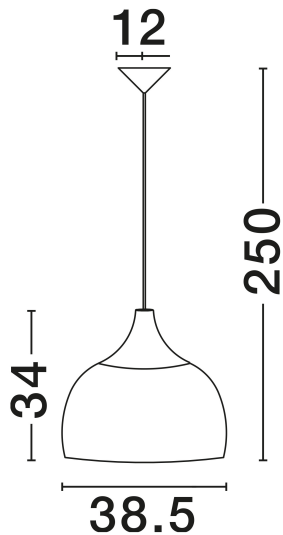

NOVA LUCE

PRODUCT DATASHEET

Version: 001

PRODUCT PHOTOGRAPH

TECHNICAL DRAWING

GENERAL INFORMATION

Product Code	9594341
Collection	Indoor
Product Category	Suspension
Product Family	Mia
Mounting Location	Ceiling
Application Environment	Indoor
Specifications	N/A

DIMENSION & WEIGHT

LxWxH (cm)	D: 38.5 H1: 34 H2: 250
Cut Out (cm)	N/A
Weight (Kgr)	0.82

MATERIAL & COLOR

Product Color	Natural
Body Material	Rattan

APPLICATION & MOUNTING

Ambient Working Temp.	Max 45°C
Type of Protection	IP20
Dimmable	Yes
Type of Dimming	N/A
Mounting type	Surface
Mounting Depth (cm)	N/A
Led Module Replaceable	Yes
Light Source	E27

Power (Nominal)	1x12W
Input voltage (Nominal)	100-240V
Mains Frequency	50/60Hz

PHOTOMETRICAL DATA

Luminous Flux	N/A
Color Temperature	N/A
Light Color (Designation)	N/A

WARRANTY

Warranty	3 Years
----------	----------------